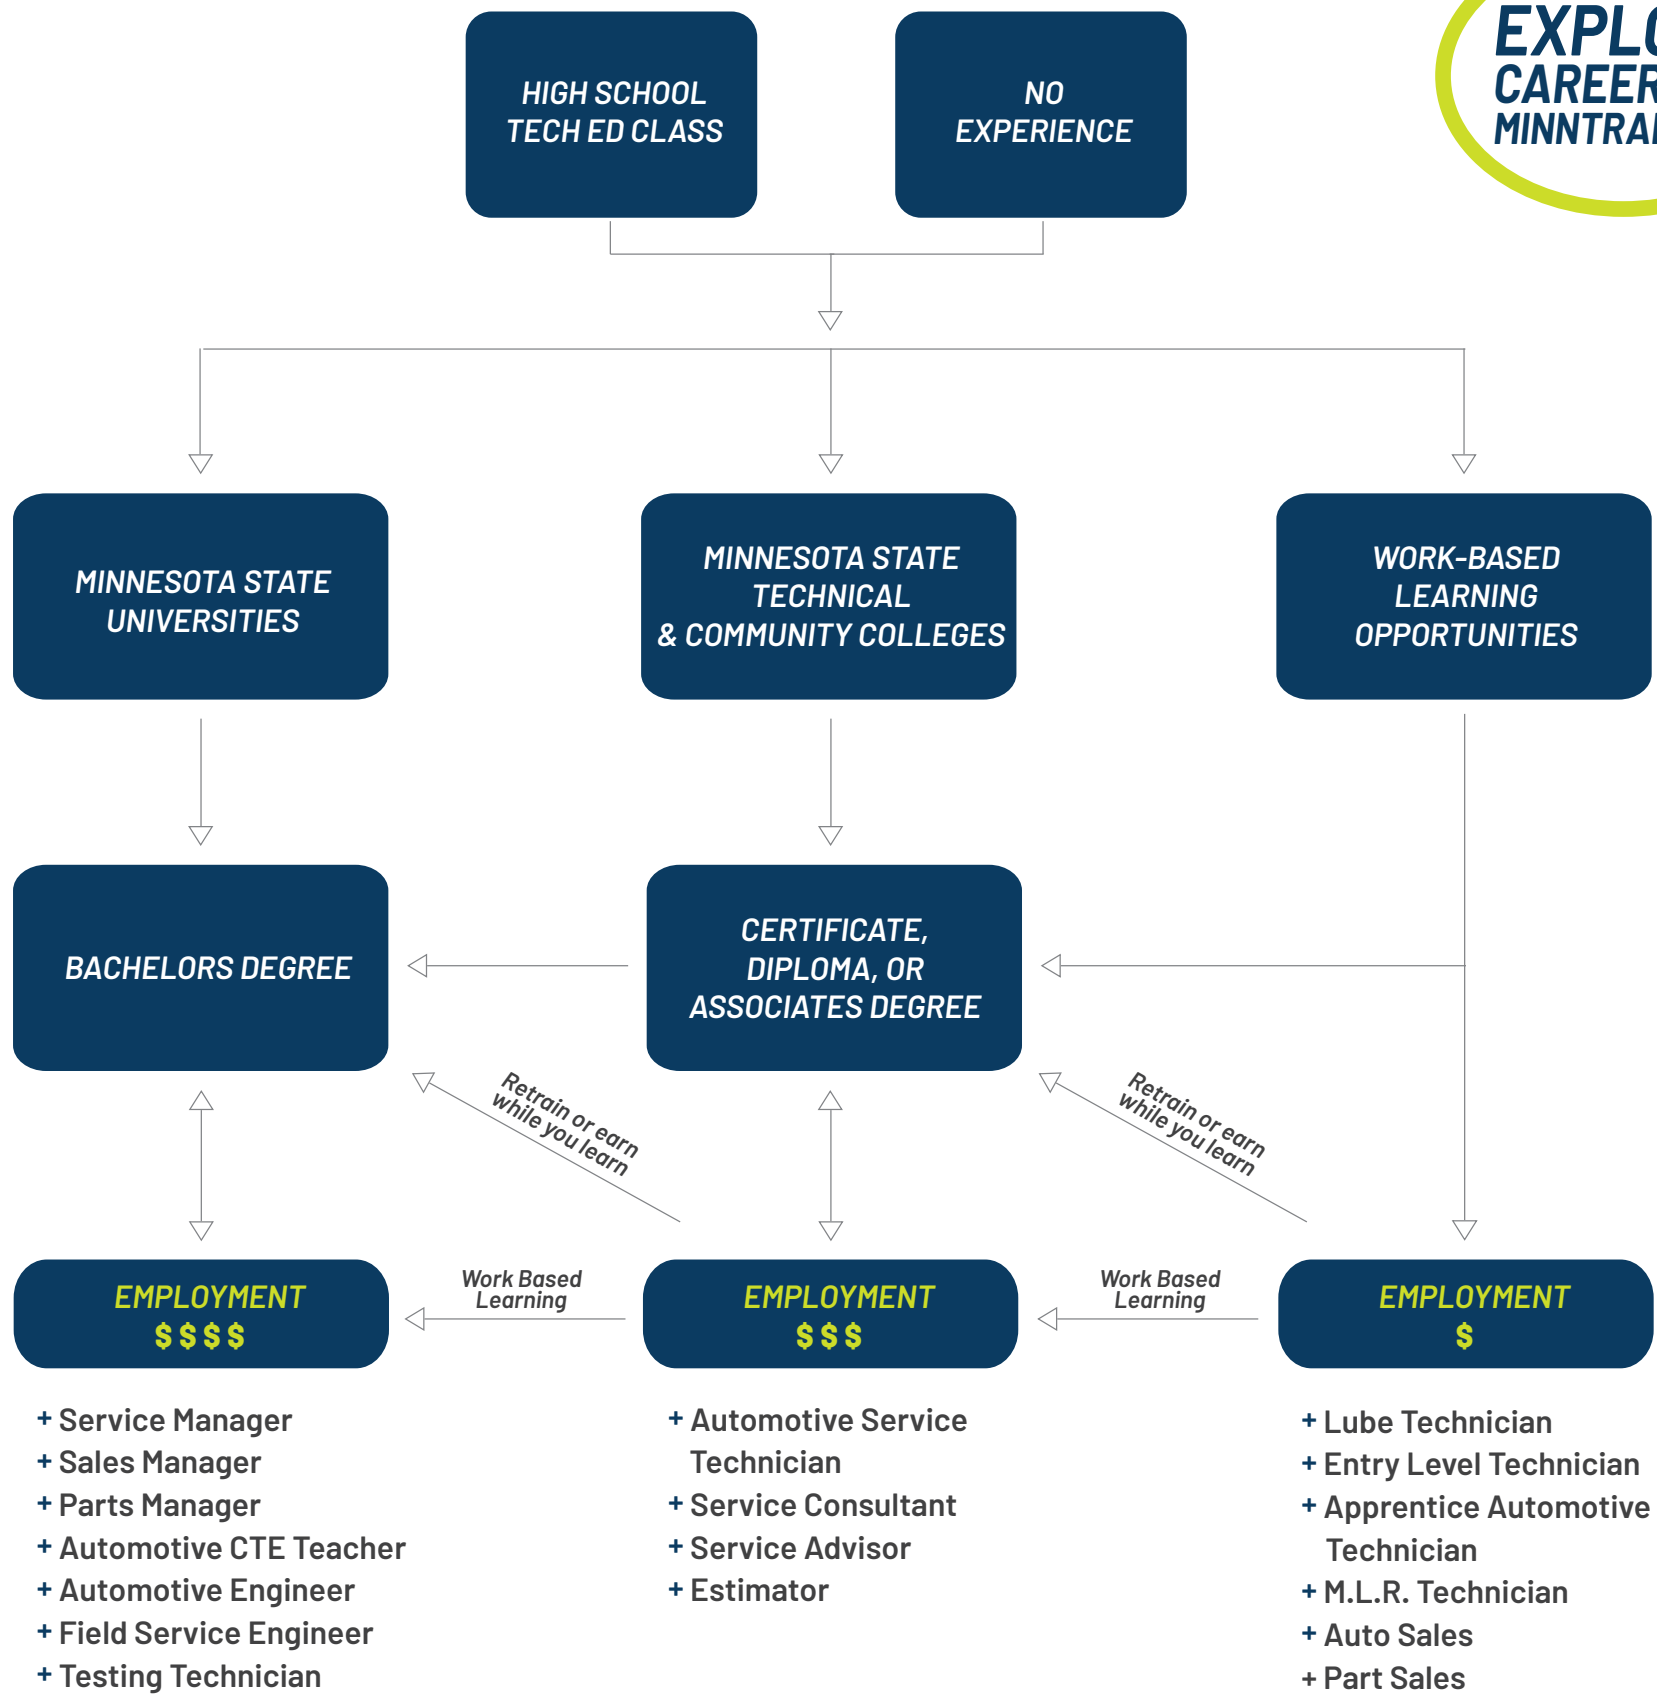

AUTOMOTIVE TECHNOLOGY

CAREER PATHWAYS IN MINNESOTA

WHERE YOU CAN GO TO SCHOOL

- + Anoka Technical College
- + Central Lakes College
- + Century College
- + Dakota County Technical College
- + Hennepin Technical College
- + Hibbing Community College
- + Lake Superior College
- + Minnesota State College Southeast
- + Ridgewater College

- + Minnesota State Community & Technical College
- + Minnesota State University Mankato
- + Minnesota West Community & Technical College
- + Northland Community & Technical College
- + Northwest Technical College
- + Pine Technical & Community College
- + Ridgewater College
- + Riverland Community College
- + Rochester Community & Technical College

- + St. Cloud Technical & Community College
- + St. Paul College
- + South Central College

MINNESOTA STATE
Transportation Center of Excellence